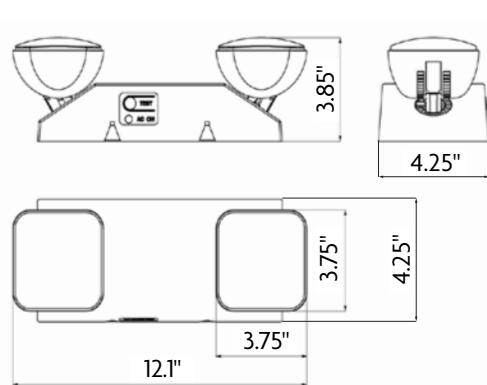

2-Head LED Emergency Light

- Fully Adjustable Dual Head Fixture
- Rechargeable Battery
- 50,000 Hour Life Span
- Dimensions: 12-in. W x 4 1/4-in. H

SPECIFICATIONS

DIMENSIONS	12" W x 4 1/4"H
COLOR	White injection-molded thermoplastic ABS housing
MOUNT	Universal J-box mounting
BULB TYPE	LED
BRIGHTNESS	2 x 12 pcs Ultra Bright 2835 SMT LED lamp heads
COLOR TEMPERATURE	6000K
LUMINOUS FLUX	>=200lm
WATTS	2.4W Input. / 2.2W Output.