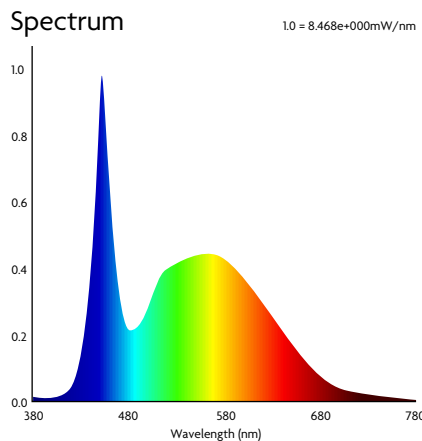

2-Head LED Emergency Light

- Fully Adjustable Dual Head Fixture
- Rechargeable Battery
- 50,000 Hour Life Span
- Dimensions: 12-in. W x 4 1/4-in. H

SPECIFICATIONS

DIMENSIONS	12" W x 4 1/4"H
COLOR	White injection-molded thermoplastic ABS housing
MOUNT	Universal J-box mounting
BULB TYPE	LED
BRIGHTNESS	2 x 12 pcs Ultra Bright 2835 SMT LED lamp heads
COLOR TEMPERATURE	6000K
LUMINOUS FLUX	>=200lm
WATTS	2.4W Input. / 2.2W Output.