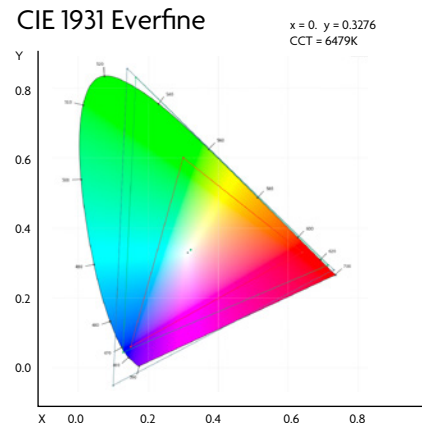

2-Head LED Emergency Light

- Fully Adjustable Dual Head Fixture
- Rechargeable Battery
- 50,000 Hour Life Span
- Dimensions: 12-in. W x 4 1/4-in. H

SPECIFICATIONS

DIMENSIONS	12" W x 4 1/4"H
COLOR	White injection-molded thermoplastic ABS housing
MOUNT	Universal J-box mounting
BULB TYPE	LED
BRIGHTNESS	2 x 12 pcs Ultra Bright 2835 SMT LED lamp heads
COLOR TEMPERATURE	6000K
LUMINOUS FLUX	>=200lm
WATTS	2.4W Input. / 2.2W Output.